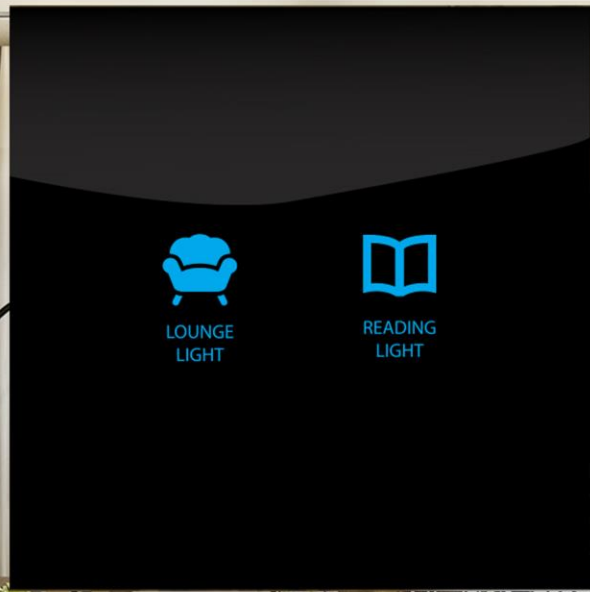

- **F2** +

°C/°F (OFF)  AUTO

4mm thickness tempered glass

Modular structure design

High Sensitivity Touch Design

With LED back-light indicator